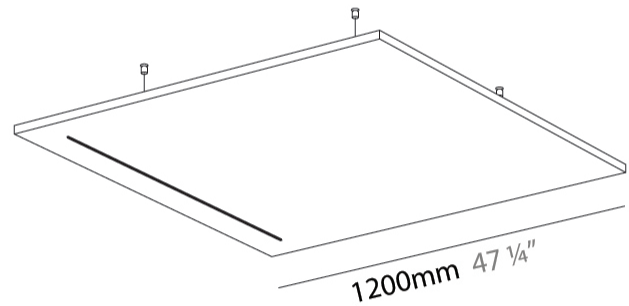

GENERAL

Series: Just Black Acoustic
Brand: Prolicht
Division: Architectural
Mounting Type: Suspension
Mounting Location: Ceiling

PHYSICAL

Shape: Square
Length (mm): 1200
Length (in): 47 1/4
Width (mm): 1200
Width (in): 47 1/4
Height (mm): 41
Height (in): 1 5/8

Light Distribution: Direct
Fixture Finish: [ANC / ASH / BNA / BTC / BZE / CEL / EGG / EVG / FOG / FOS / FST / FUA / IRI / IRO / KHA / LIC / LIM / MER / MSN / MUS / ONX / PEA / PLU / POL / PPY / RAY / ROY / RST / STE / SWD / TAN / TAU](#)

Holder Finish: [SSR / BKV / CWI / CRY / HAB / LAG / UFT / ITA / RUA / RUR / MIC / FTG / MYG / TWT / LOD / PUS / FRO / FUP / KIA / POP / BLS / SPG / MEY / GOH / GUM / CHC / COM / ABZ / JAG](#)

Fixture Material: Aluminum
Cable Details: [2,000mm / 6,000mm Transparent Cable](#)

ELECTRICAL

Lamp Type: LED
Input Wattage (W): 23
Total Output Wattage (W): 20.9
Dimming: Non-Dimmable
Driver Included: No
Driver Location: Remote
Driver Type: Constant Voltage - Universal
Driver Class: Class 2
Input Voltage (V): 120 - 277
Output Voltage (V): 24

LED

Color Temperature (°K): 2700
Max. Delivered Lumen (lm): 603
Nominal Lumen (lm): 862
CRI: >90 CRI
Lamp Life (hrs): 80000

OPTICAL

Beam Angle: 30

RATINGS AND CERTIFICATIONS

Certified By: Certified for North American Standards
IP rating: IP20

PROJECT
TYPE
SPECIFIER
QUANTITY
DATE